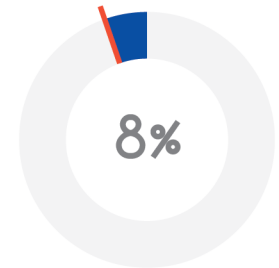

MSC. EMPLOYMENT PROFILE 2015-2016

TIME TO FIND EMPLOYMENT UPON GRADUATION

1-3 MONTHS

3-6 MONTHS

PAST 6 MONTHS

STARTED OWN
BUSINESS

PROFESSIONAL BACKGROUND

BANKING/FINANCE