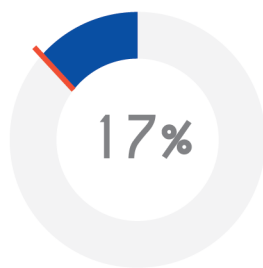

MSC. EMPLOYMENT PROFILE 2015-2016

TIME TO FIND EMPLOYMENT UPON GRADUATION

1-3 MONTHS

3-6 MONTHS

PAST 6 MONTHS

STARTED OWN
BUSINESS

PROFESSIONAL BACKGROUND

BANKING/FINANCE

34%

SERVICES/TRAVEL

33%

MANUFACTURING

8%

MARKETING/SALES

25%