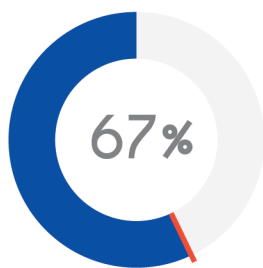

MSC. EMPLOYMENT PROFILE 2015-2016

TIME TO FIND EMPLOYMENT UPON GRADUATION

1-3 MONTHS

3-6 MONTHS

PAST 6 MONTHS

STARTED OWN
BUSINESS

PROFESSIONAL BACKGROUND

BANKING/FINANCE

34%

SERVICES/TRAVEL

33%

MANUFACTURING

8%

MARKETING/SALES

25%