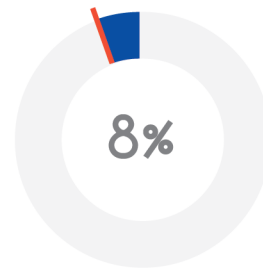

MSC. EMPLOYMENT PROFILE 2015-2016

TIME TO FIND EMPLOYMENT UPON GRADUATION

1-3 MONTHS

3-6 MONTHS

PAST 6 MONTHS

STARTED OWN
BUSINESS

PROFESSIONAL BACKGROUND

BANKING/FINANCE