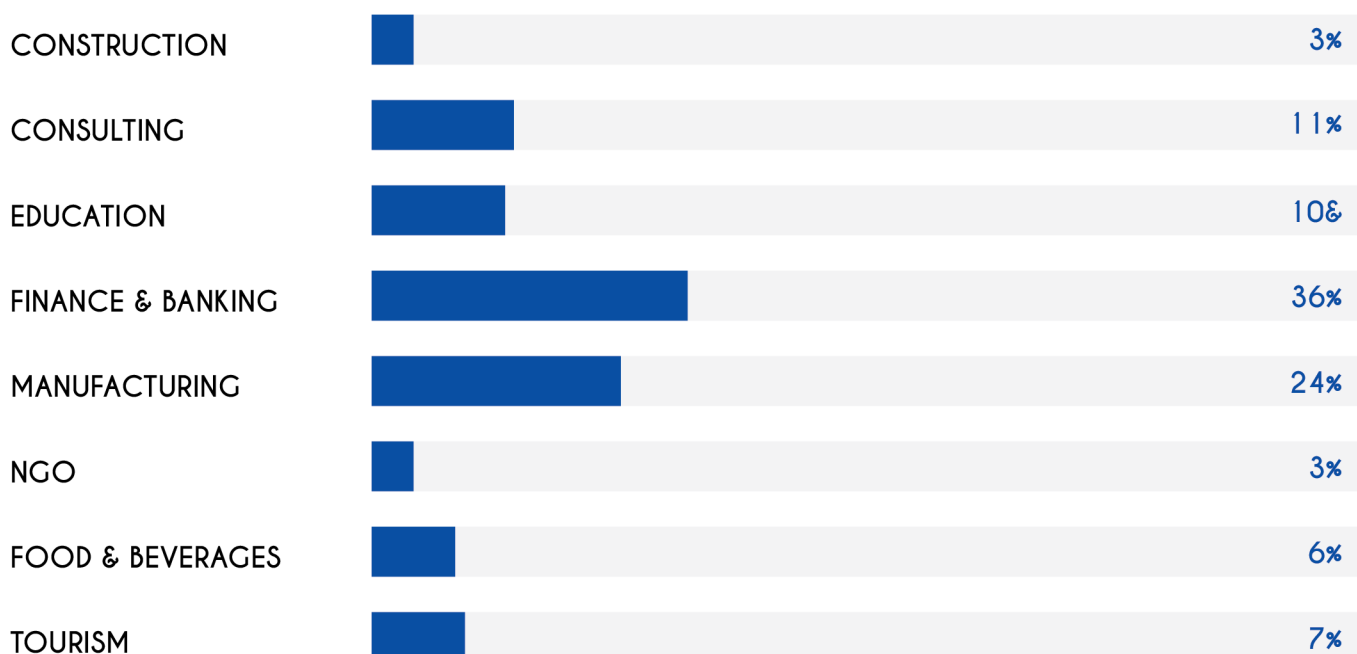

DBA EMPLOYMENT PROFILE 2015-2016

EMPLOYED DURING STUDIES **100%**

SALARY INFORMATION:

ANNUAL GROSS SALARY (AVERAGE)

CHF 150'000

EMPLOYMENT SECTOR

TOP CURRENT JOB TITLES

- CEO
- SENIOR VICE PRESIDENT
- DIRECTOR INVESTOR RELATIONS
- HEAD CHIEF OF STAFF
- HUMAN RESOURCES DIRECTOR
- MANAGEMENT CONSULTANT
- SENIOR ADVISOR
- STRATEGY PROJECT MANAGER
- TECHNICAL PROJECT MANAGER